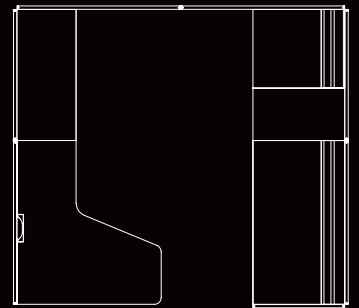

COCOON HABITAT

DESK

TECHNICAL DRAWING:

DESCRIPTION:

- Operative stand alone office.
- 18mm thick MDF wooden top in laminate finish.
- Standing on metal structure and legs in electrostatic powder coated finish.
- Plush foam inserts in seat and backrest.
- Formed of angular backrest and armrests.
- Sofa fully upholstered in fabric.
- Surrounded from 3 sides by aluminum partition in electrostatic powder coated finish covered by acoustic fabric panels.

STANDARD DIMENSIONS:

CODE	L X W X H
COCOONHABITATUD	255x230x162 CM

FINISHES:

Laminate
Fabric
Metal

work